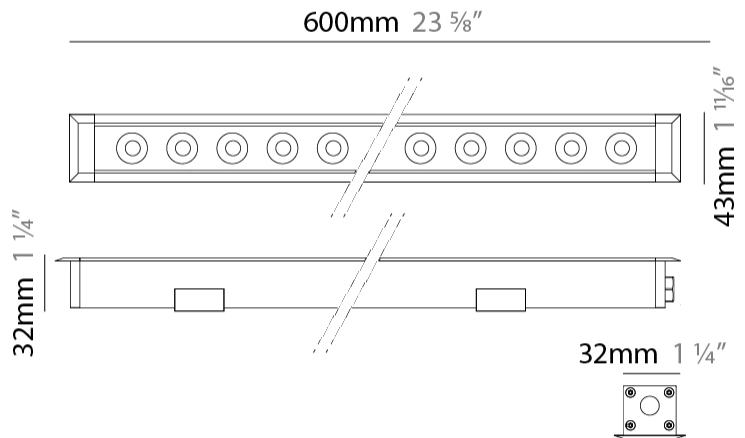

PROJECT	
TYPE	
SPECIFIER	
QUANTITY	
DATE	

MINI CORNICHE RECESSED

E91638-

base number   Finish Options   Lens Options

1. To build a product code in our configurator select the specify button on the base model # product page
2. To build a manual product code on this datasheet choose from the options listed below in blue font and add the suffix to the base model #

GENERAL

Series: Mini Corniche
Brand: Platek
Division: Exterior
Mounting Type: Recessed
Mounting Location: In-Ground
Subcategory: Walk Over

PHYSICAL

Shape: Rectangle
Length (mm): 620
Length (in): 24 ⁷/₁₆
Width (mm): 43
Width (in): 1 ¹¹/₁₆
Depth (mm): 32
Depth (in): 1 ¹/₄
Light Distribution: Uplight
Diffuser: Tempered Glass - 5mm / 3/16" thick
Gasket: Gore-Tex valve to prevent condensation
Fixture Finish: [BLK](#) / [WHI](#) / [GRY](#) / [COR](#) / [ANT](#) / [BRZ](#)
Fixture Material: Extruded Aluminum

ELECTRICAL

Lamp Type: LED
Total Output Wattage (W): 23
Dimming: Bluetooth technology or DMX
Control Gear: DMX
Driver Included: No
Driver Location: Remote
Driver Type: Constant Current - Universal
Driver Class: Class 2
Input Voltage (V): 120 - 277
Constant Current (MA): 500

LED

Number of LEDs: 16
Color Temperature (°K): RGBW
CRI: >80 CRI
Lamp Life (hrs): 60000
Special LEDs offerings: RGBW

OPTICAL

Optic°: [28](#) / [47](#) / [ELL](#)

RATINGS AND CERTIFICATIONS

Certified By: Certified for North American Standards
IP rating: IP67
IK Rating: IK07
Bug Rating: B1 U0 G0