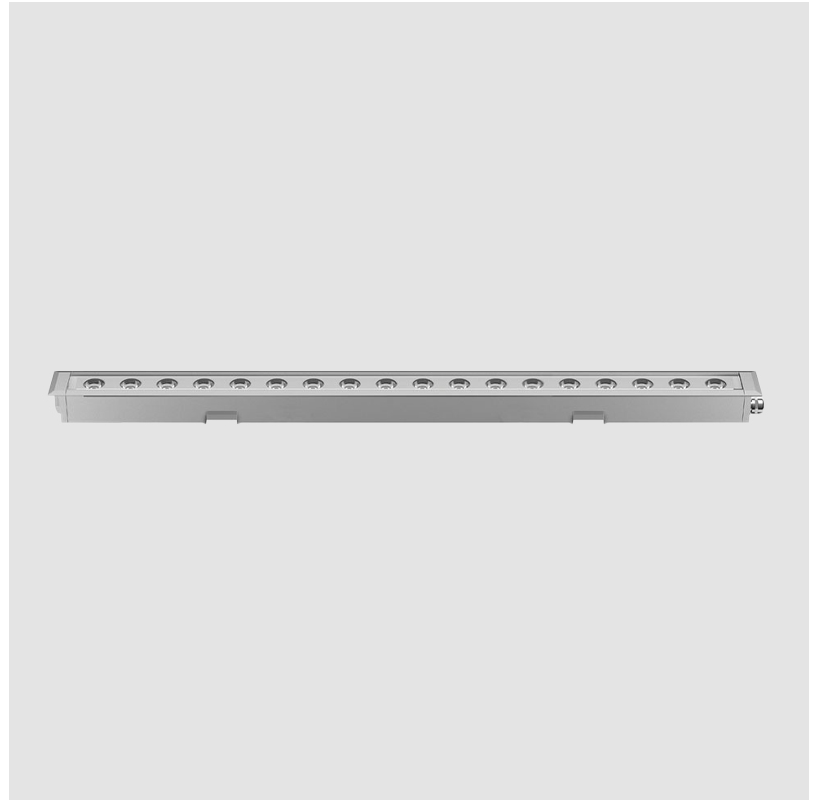

PROJECT	
TYPE	
SPECIFIER	
QUANTITY	
DATE	

MINI CORNICHE RECESSED

E91638-

base number   Finish Options   Lens Options

1. To build a product code in our configurator select the specify button on the base model # product page
2. To build a manual product code on this datasheet choose from the options listed below in blue font and add the suffix to the base model #

GENERAL

Series: Mini Corniche
Brand: Platek
Division: Exterior
Mounting Type: Recessed
Mounting Location: In-Ground
Subcategory: Walk Over

PHYSICAL

Shape: Rectangle
Length (mm): 620
Length (in): 24 ⁷/₁₆
Width (mm): 43
Width (in): 1 ¹¹/₁₆
Depth (mm): 32
Depth (in): 1 ¹/₄
Light Distribution: Uplight
Diffuser: Tempered Glass - 5mm / 3/16" thick
Gasket: Gore-Tex valve to prevent condensation
Fixture Finish: [BLK](#) / [WHI](#) / [GRY](#) / [COR](#) / [ANT](#) / [BRZ](#)
Fixture Material: Extruded Aluminum

ELECTRICAL

Lamp Type: LED
Total Output Wattage (W): 23
Dimming: Bluetooth technology or DMX
Control Gear: DMX
Driver Included: No
Driver Location: Remote
Driver Type: Constant Current - Universal
Driver Class: Class 2
Input Voltage (V): 120 - 277
Constant Current (MA): 500

LED

Number of LEDs: 16
Color Temperature (°K): RGBW
CRI: >80 CRI
Lamp Life (hrs): 60000
Special LEDs offerings: RGBW

OPTICAL

Optic°: [28](#) / [47](#) / [ELL](#)

RATINGS AND CERTIFICATIONS

Certified By: Certified for North American Standards
IP rating: IP67
IK Rating: IK07
Bug Rating: B1 U0 G0