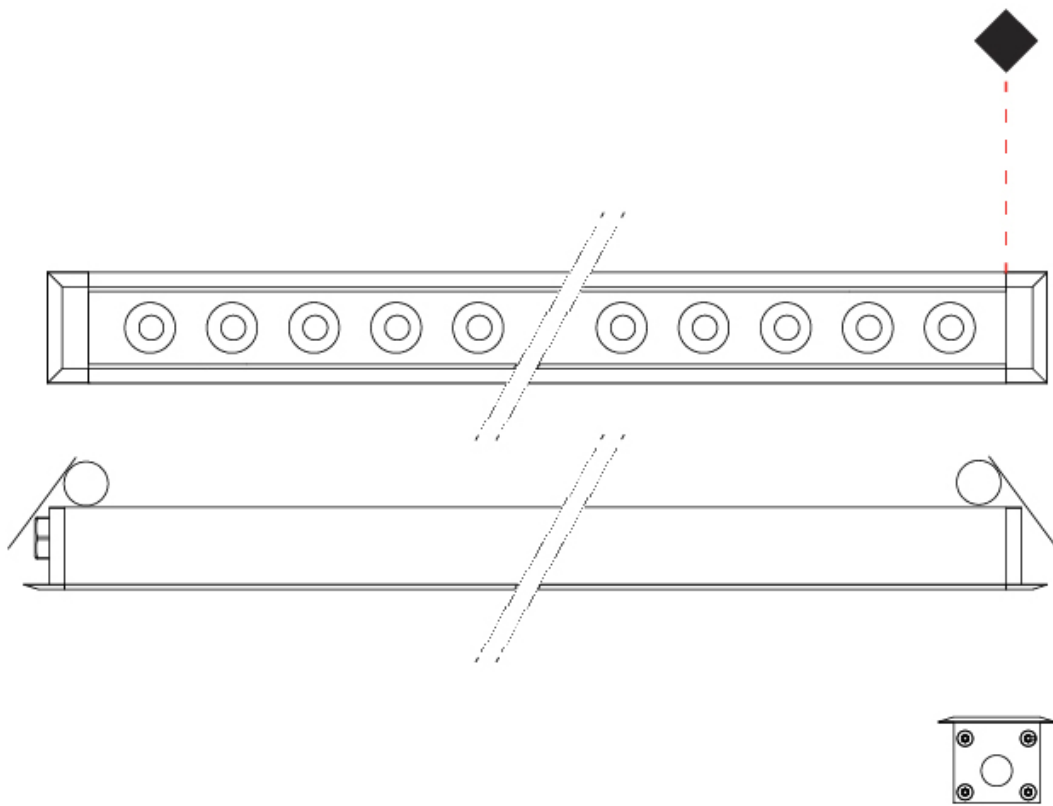

MINI CORNICHE RECESSED

E9Q103-

PROJECT	_____
TYPE	_____
SPECIFIER	_____
QUANTITY	_____
DATE	_____

E